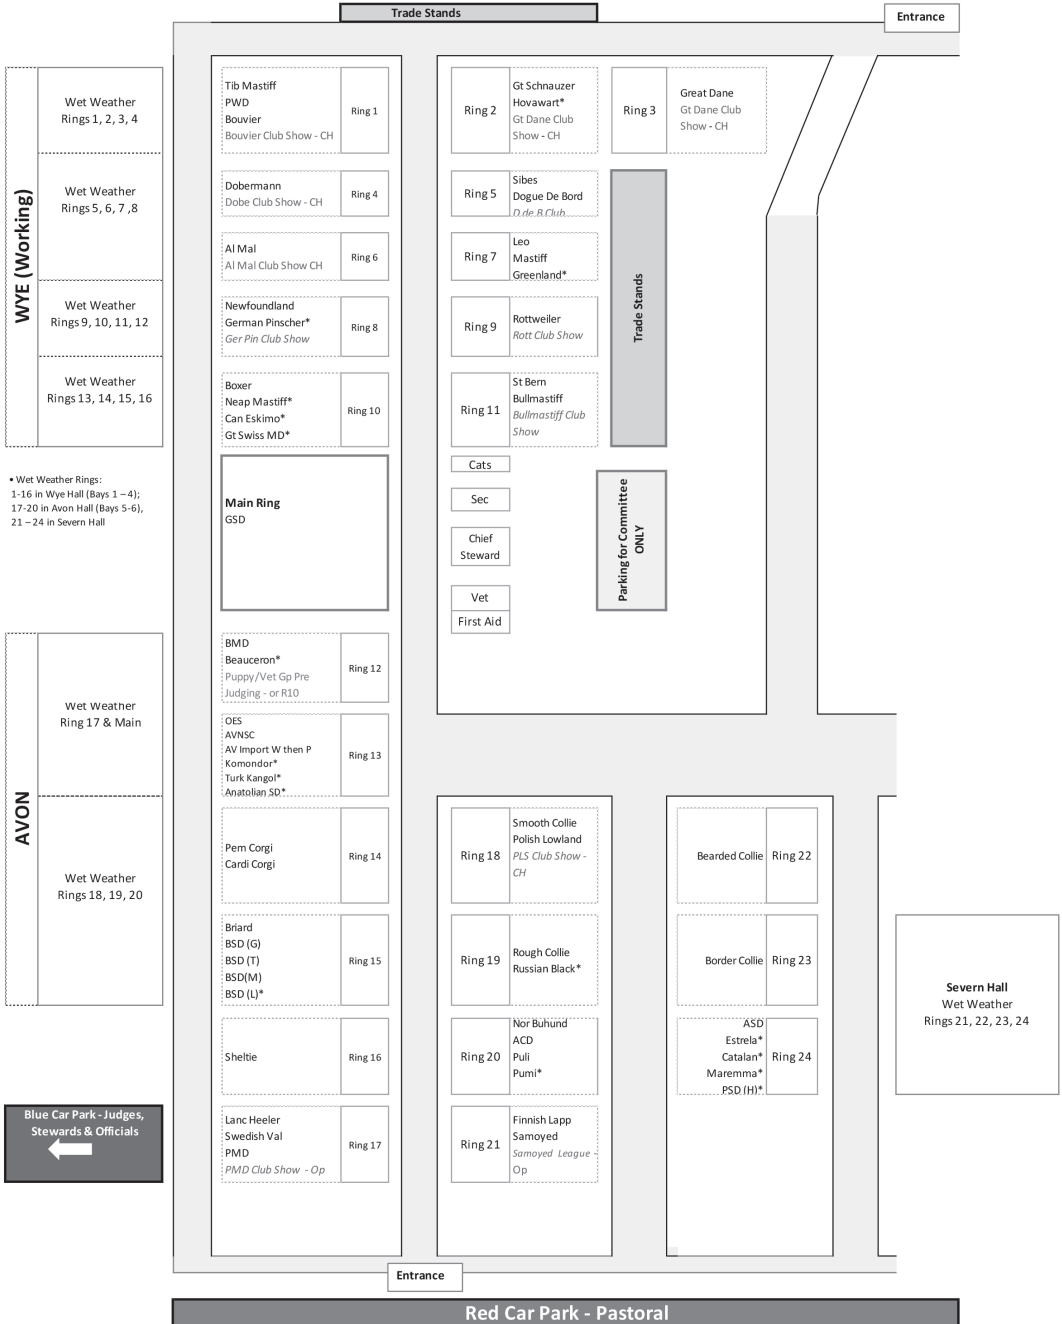

*Please note: breeds could move rings, however 'not before' times will remain

*Not to scale

Brown Car Park - Working

Red Car Park - Pastoral