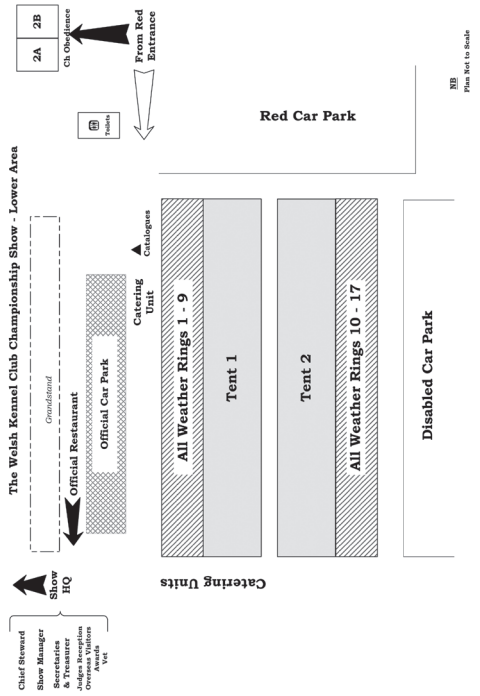

The Welsh Kennel Club Championship Show - Lower Area