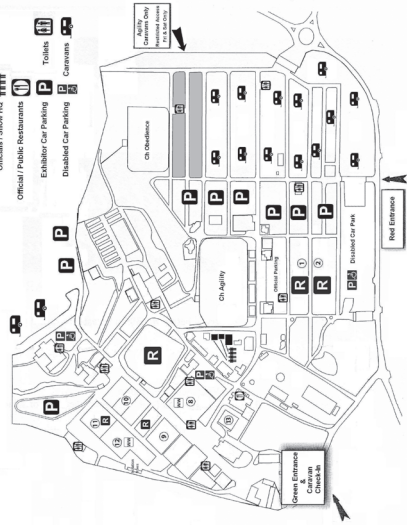

The Welsh Kennel Club Championship Show