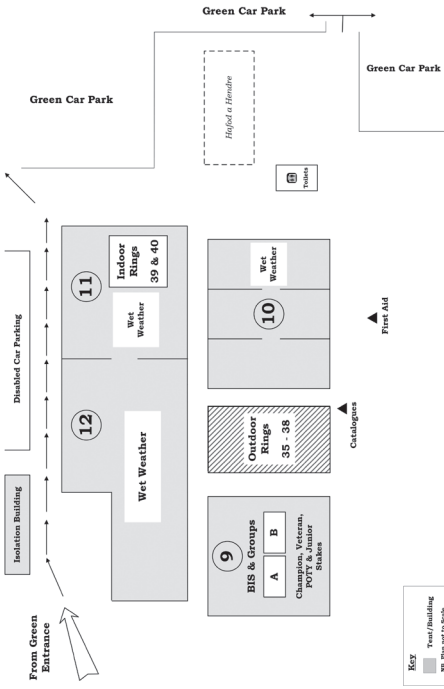

The Welsh Kennel Club Championship Show - Upper Area (2)