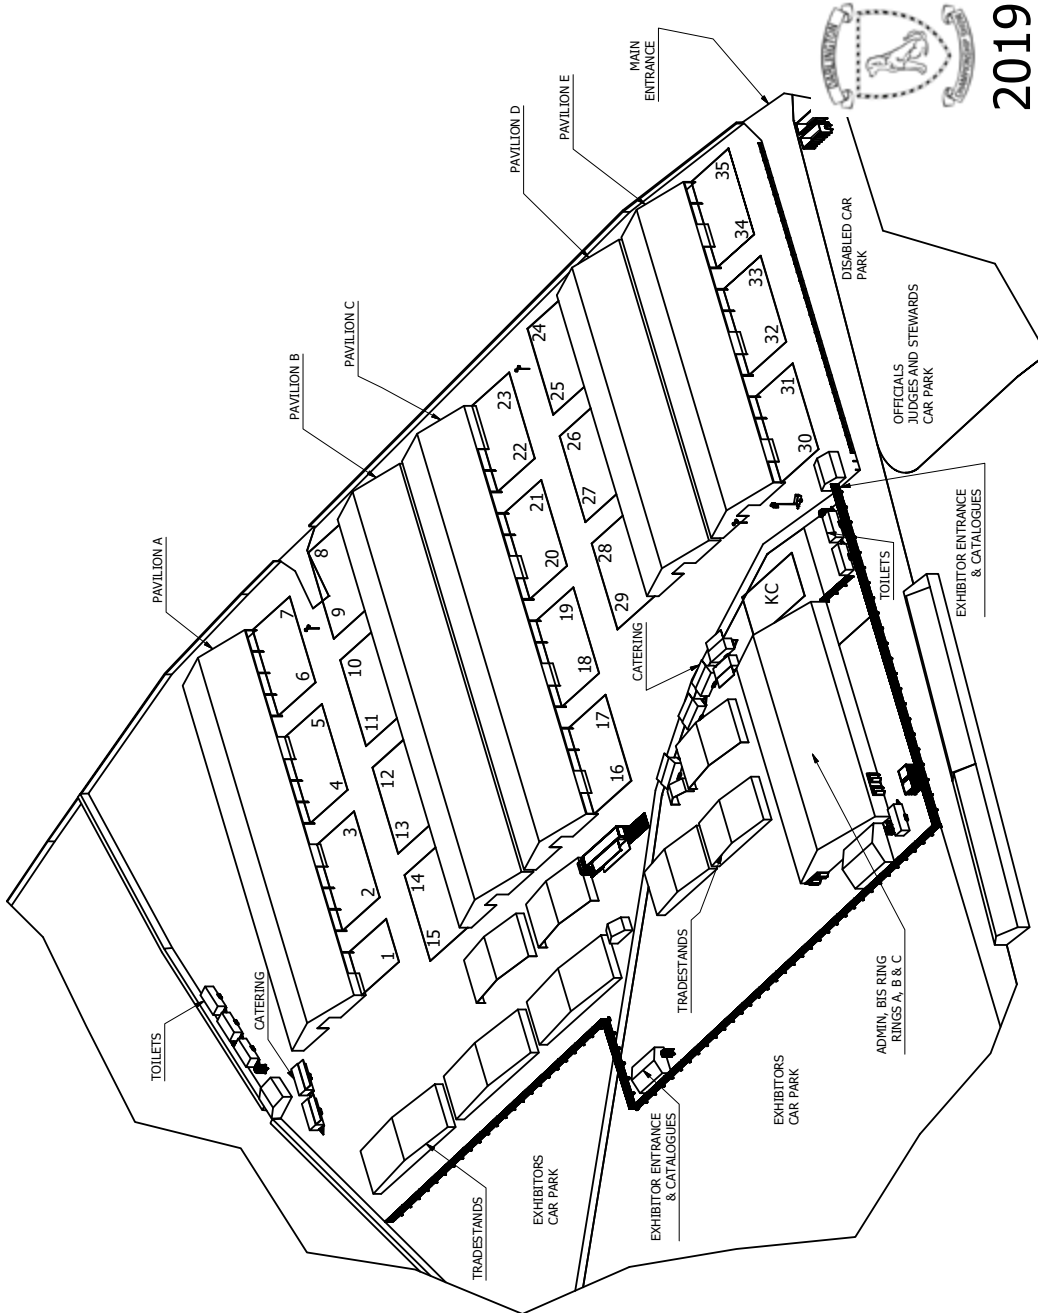

2019

DARLINGTON 2019

MICRO CHIPPING

Please note our Veterinary Surgeons, Forrest House Vets Ltd are offering a Micro Chipping Service throughout the show.

A Veterinary Surgeon will be in attendance between the hours of 8.00am and 6.00pm. Appointments and fees to be arranged on the day directly with the Veterinary Surgeon.

VENUE

RIPON RACECOURSE is situated approx. 5 miles from the A1(M).

FROM THE SOUTH (A1(M)) Junction 48 Boroughbridge travel north on the A168, after 2 miles turn left onto the B6265 signposted Ripon. After approximately three miles you approach a narrow bridge. Once over the bridge you will be approaching the Racecourse on your left. The first exit is for Caravans and the second exit for cars.

FROM THE NORTH (A1(M)) Junction 49 Thirsk travel south on the A168 NB. The A168 runs parallel to the A1(M) and after about two miles turn right onto the B6265 signposted Ripon. After approximately three miles you approach a narrow bridge. Once over the bridge you will be approaching the Racecourse on your left. The first exit is for Caravans and the second exit for cars.