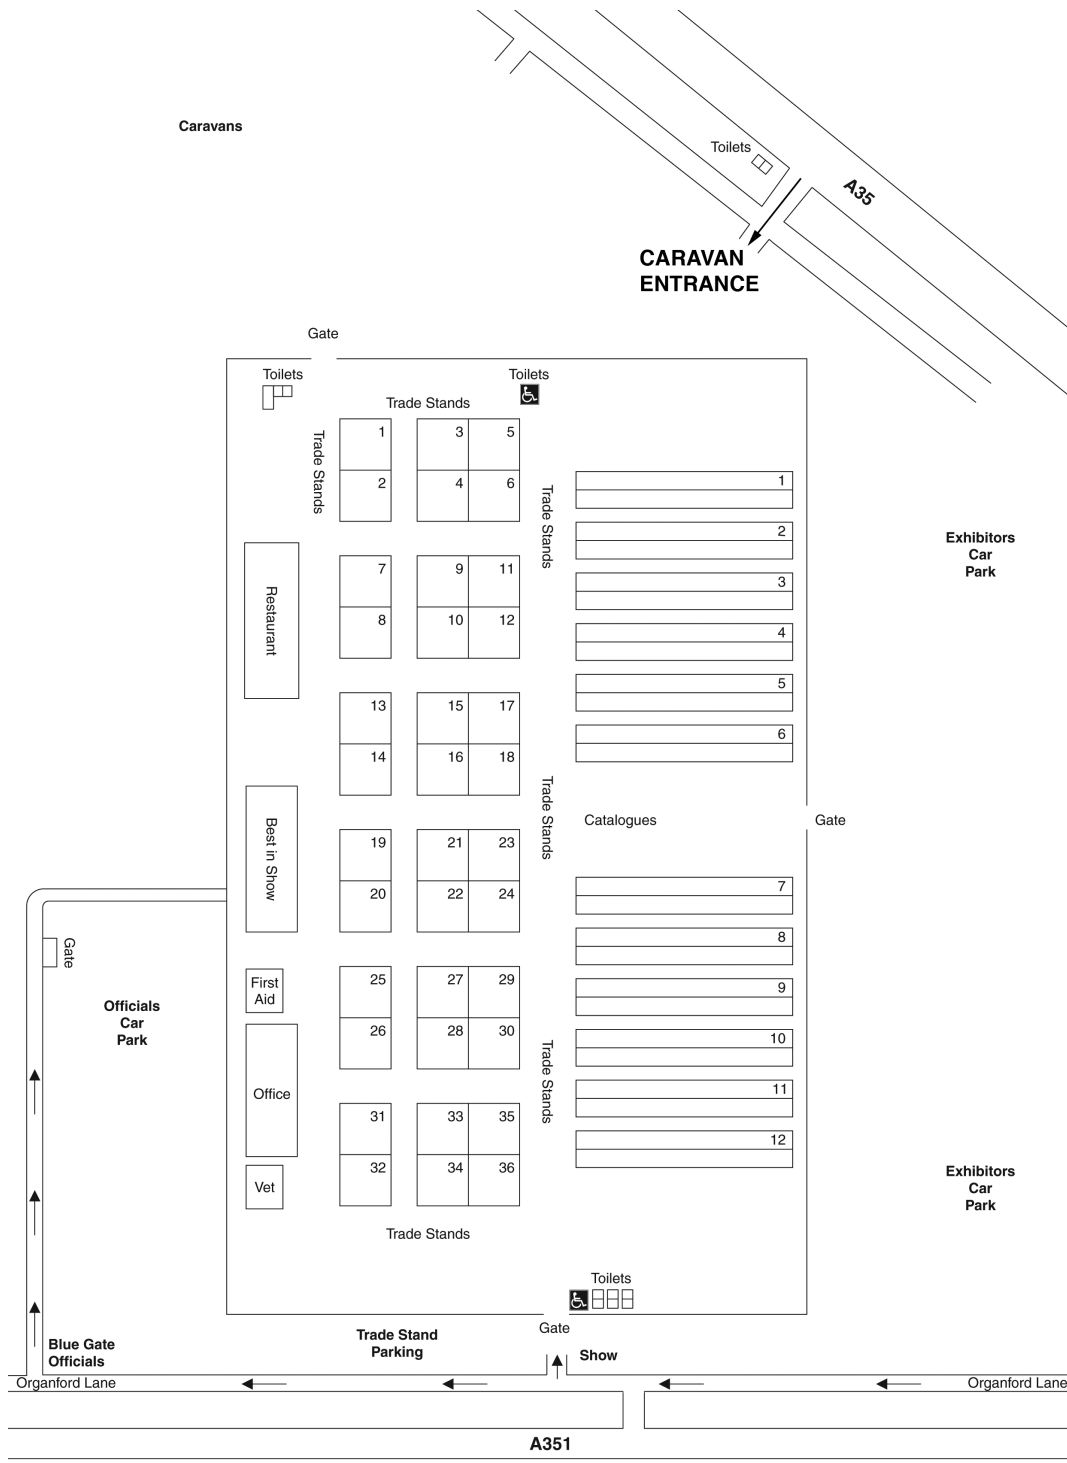

(B/T) = Benching Tent (W/W/T) = Wet Weather Tent

Showground

Organford is situated on the A35, approximately 6 miles west of Pool town centre.
 The showground is situated near the South coast, please allow extra time for holiday traffic.