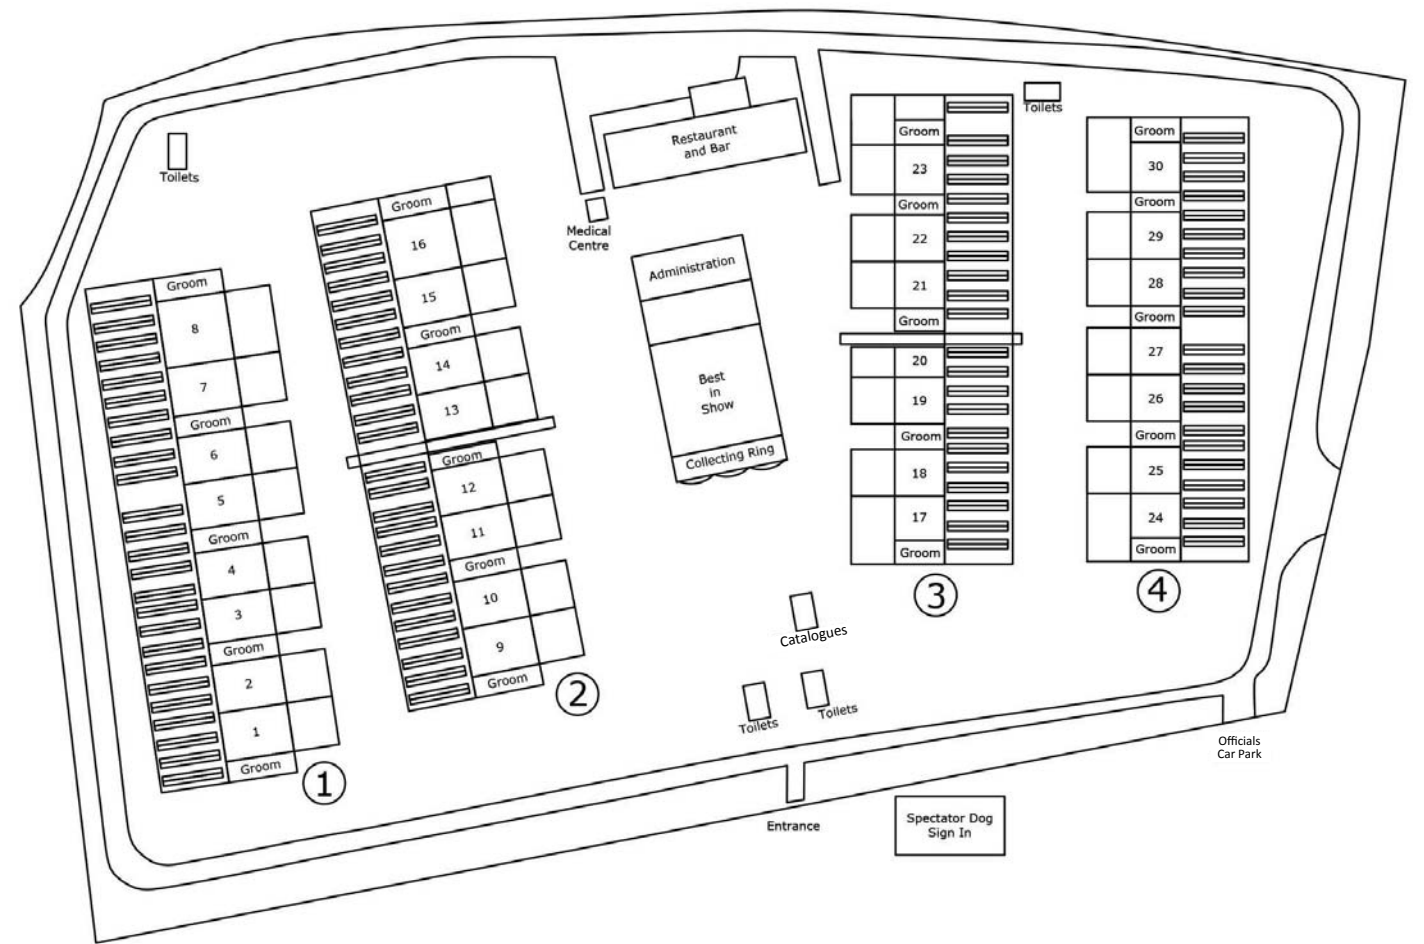

All Judging times are Approximate

Day 2 - Working & Pastoral

Day 3 - Utility & Hound

Bath Canine Society Championship Show, Order of Judging Day 2 (Saturday 25 May) 2019

Ring	Time	Breed	W/W
1	09 00	BEARDED COLLIE	1
2	09 00	BELGIAN SHEPHERD DOG (TERVUEREN)	1
		BELGIAN SHEPHERD DOG (GROENENDAEL)	1
		BELGIAN SHEPHERD DOG (MALINOIS)	1
		BELGIAN SHEPHERD DOG (LAKEENOIS)	1
3	09 00	BORDER COLLIE	1
4	09 00	AUSTRALIAN SHEPHERD	1
		GREAT SWISS MOUNTAIN DOG	1
		HOVAWART	1
		TURKISH KANGAL DOG	1
		ANATOLIAN SHEPHERD DOG	1
5	09 00	COLLIE (ROUGH)	1
6	09 00	COLLIE (SMOOTH)	1
		FINNISH LAPPHUND	1
		CATALAN SHEEPDOG (Gos d'Atura)	1
		ESTRELA MOUNTAIN DOG	1
7	09 00	OLD ENGLISH SHEEPDOG	1
8		South Western OLD ENGLISH SHEEPDOG Club	1
9	09 00	PYRENEAN MOUNTAIN DOG	2
		AUSTRALIAN CATTLE DOG	2
10	09 00	SAMOYED	2
		SWEDISH VALLHUND	2
11	09 00	GREAT DANE	2
		NEAPOLITAN MASTIFF	2
		GREENLAND DOG	2
		CANADIAN ESKIMO DOG	2
		BEAUCERON	2
		PYRENEAN SHEEPDOG (Long Haired)	2
12*	09 00	WELSH CORGI (CARDIGAN)	2
		WELSH CORGI (PEMBROKE)	2
13		Spare (Walkway)	
14	09 00	LEONBERGER	2
15	09 00	ALASKAN MALAMUTE	2
16*	09 00	LANCASHIRE HEELER	2
		NORWEGIAN BUHUND	2
17*		YKC Working Stakes	3
		YKC Pastoral Stakes	3
		J.H.A 6 - 11 Years	3
		J.H.A 12 - 16 Years	3
		Eukanuba Puppy Stakes (D)	3
		Eukanuba Puppy Stakes (B)	3
		Donwest Junior Stakes	3
		Coventry LKS Adult Handling	3