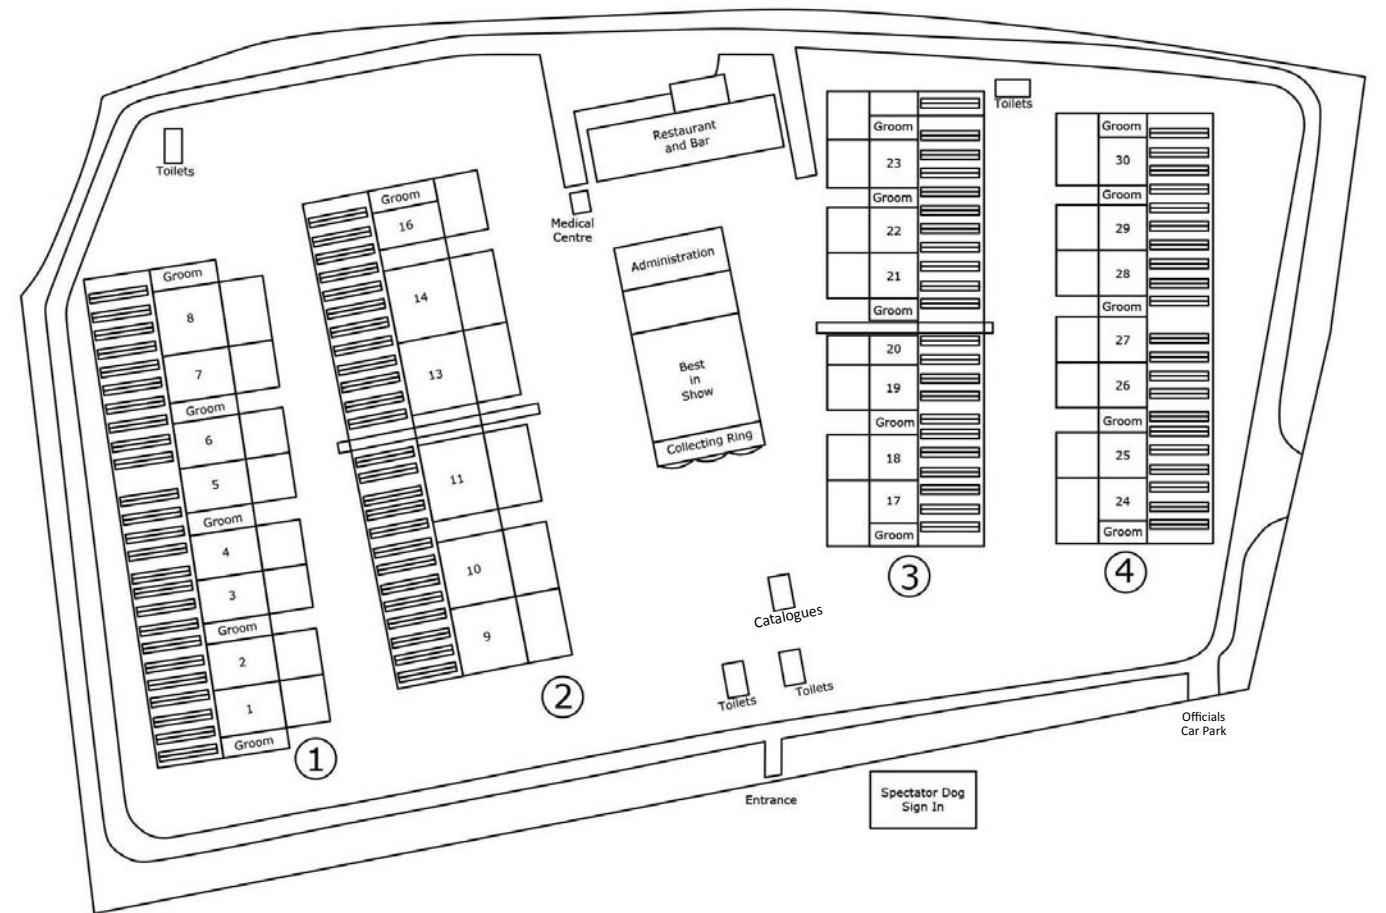

Day 4 - Toy & Terrier

Day 1 - Gundog

Bath Canine Society Championship Show, Order of Judging Day 4 (Monday 27 May) 2019

Ring	Time	Breed	W/W	
1*	09 00	AFFENPINSCHER	Mr D Guy	1
		GRIFON BRUXELLOIS	Mr D Guy	1
		AUSTRALIAN SILKY TERRIER	Mr D Guy	1
2*	09 00	CAVALIER KING CHARLES SPANIEL	Mr E Patterson	1
3*	09 00	ENGLISH TOY TERRIER (Black & Tan)	Mr S Payne	1
		CHINESE CRESTED	Mr S Payne	1
		LOWCHEN (Little Lion Dog)	Mr S Payne	1
4*	09 00	CHIHUAHUA (SMOOTH COAT)	Mr G Thomas	1
5*	09 00	ITALIAN GREYHOUND	Mrs K Rutter	1
6*	09 00	JAPANESE CHIN	Mr T Evans	1
7*	09 00	CHIHUAHUA (LONG COAT)	Mr M Cocozza	1
		BICHON FRISE	Mr M Cocozza	1
		AUSTRALIAN TERRIER	Mr M Cocozza	1
8				1
9*	09 00	KING CHARLES SPANIEL	Mrs C Roe	2
10*	09 00	MALTESE	Mr A Allcock	2
		YORKSHIRE TERRIER	Mr A Allcock	2
11*	09 00	MINIATURE PINSCHER	Mr D Dunlop	2
		POMERANIAN	Mr D Dunlop	2
		HAVANESE	Mr D Dunlop	2
12		Spare (Walkway)	Spare (Walkway)	2
13*	09 00	PAPILLON	Mr J Horswell	2
14*	09 00	PEKINGESE	Mrs D Lee	2
15*	09 00	PUG	Mrs S Mitchell	2
16*	09 00	BOLOGNESE	Mr K Wilberg	2
		COTON DE TULEAR	Mr K Wilberg	2
17*		YKC Toy Stakes	Mr C Hastings	3
		YKC Terrier Stakes	Mr C Hastings	3
		J.H.A 6 - 11 Years	Mr C Hastings	3
		J.H.A 12 - 16 Years	Mr C Hastings	3
		Eukanuba Puppy Stakes (D)	Mr C Hastings	3
		Eukanuba Puppy Stakes (B)	Mr C Hastings	3
		Donwest Junior Stakes	Mr C Hastings	3
		Coventry LKS Adult Handling	Mrs A E Frost-Treadwell	3
		PJ Toy Puppy Group	Mr P Wilkinson	3
		PJ Terrier Puppy Group	Mr P Wilkinson	3
18*	09 00	AIREDALE TERRIER	Mr R Allen	3
		SCOTTISH TERRIER	Mr R Allen	3
19*	09 00	SKYE TERRIER	Mr D Shields	3
		WELSH TERRIER	Mr D Shields	3