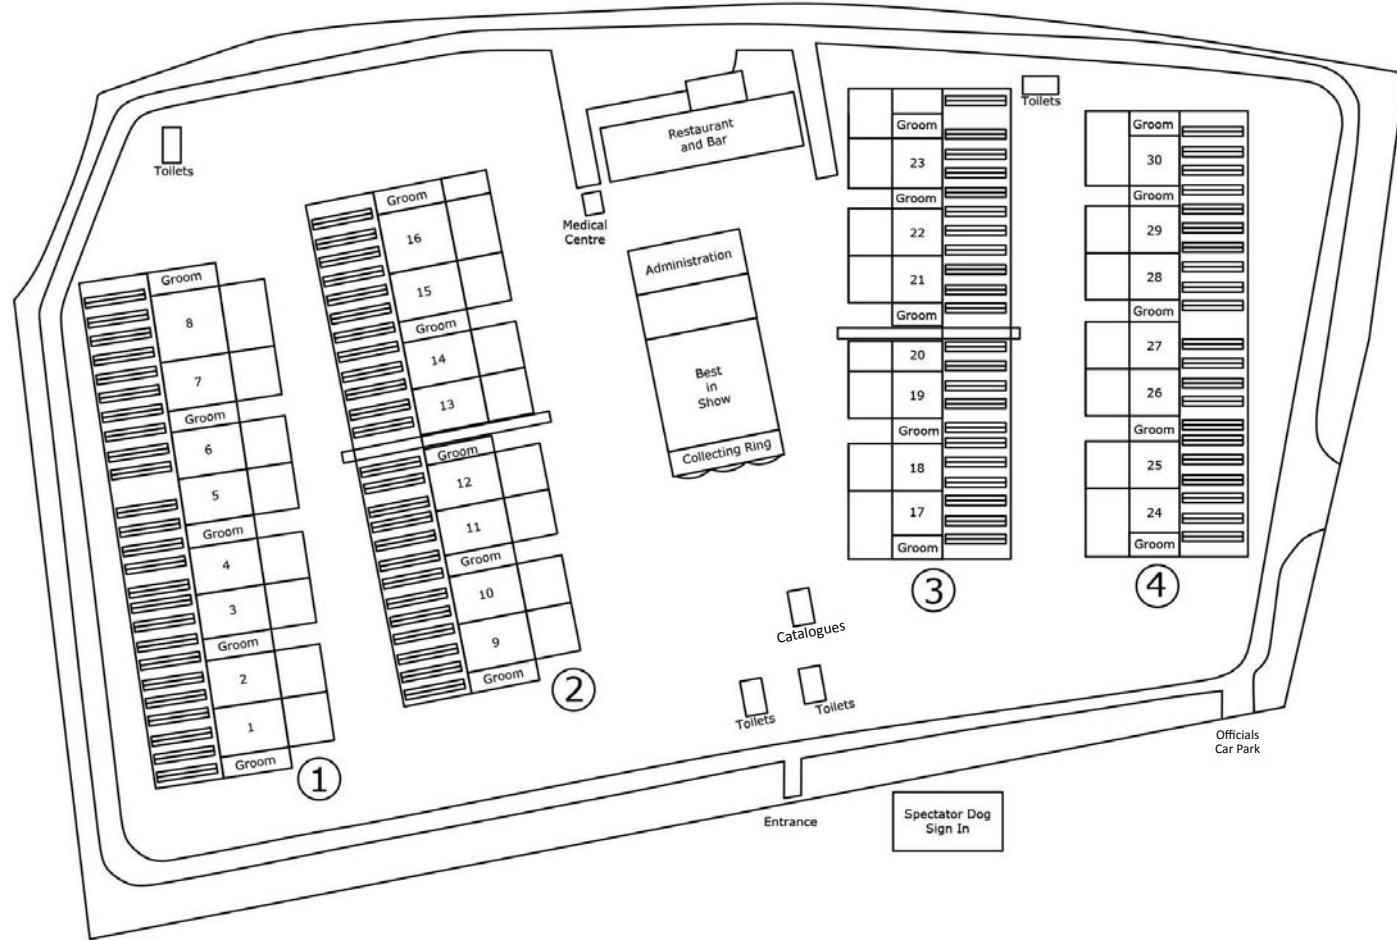

Day 4 - Toy & Terrier

Day 1 - Gundog

Bath Canine Society Championship Show, Order of Judging Day 4 (Monday 27 May) 2019

Ring	Time	Breed	W/W	
1*	09 00	AFFENPINSCHER	Mr D Guy	1
		GRIFON BRUXELLOIS	Mr D Guy	1
		AUSTRALIAN SILKY TERRIER	Mr D Guy	1
2*	09 00	CAVALIER KING CHARLES SPANIEL	Mr E Patterson	1
3*	09 00	ENGLISH TOY TERRIER (Black & Tan)	Mr S Payne	1
		CHINESE CRESTED	Mr S Payne	1
		LOWCHEN (Little Lion Dog)	Mr S Payne	1
4*	09 00	CHIHUAHUA (SMOOTH COAT)	Mr G Thomas	1
5*	09 00	ITALIAN GREYHOUND	Mrs K Rutter	1
6*	09 00	JAPANESE CHIN	Mr T Evans	1
7*	09 00	CHIHUAHUA (LONG COAT)	Mr M Cocozza	1
		BICHON FRISE	Mr M Cocozza	1
		AUSTRALIAN TERRIER	Mr M Cocozza	1
8				1
9*	09 00	KING CHARLES SPANIEL	Mrs C Roe	2
10*	09 00	MALTESE	Mr A Allcock	2
		YORKSHIRE TERRIER	Mr A Allcock	2
11*	09 00	MINIATURE PINSCHER	Mr D Dunlop	2
		POMERANIAN	Mr D Dunlop	2
		HAVANESE	Mr D Dunlop	2
12		Spare (Walkway)	Spare (Walkway)	2
13*	09 00	PAPILLON	Mr J Horswell	2
14*	09 00	PEKINGESE	Mrs D Lee	2
15*	09 00	PUG	Mrs S Mitchell	2
16*	09 00	BOLOGNESE	Mr K Wilberg	2
		COTON DE TULEAR	Mr K Wilberg	2
17*		YKC Toy Stakes	Mr C Hastings	3
		YKC Terrier Stakes	Mr C Hastings	3
		J.H.A 6 - 11 Years	Mr C Hastings	3
		J.H.A 12 - 16 Years	Mr C Hastings	3
		Eukanuba Puppy Stakes (D)	Mr C Hastings	3
		Eukanuba Puppy Stakes (B)	Mr C Hastings	3
		Donwest Junior Stakes	Mr C Hastings	3
		Coventry LKS Adult Handling	Mrs A E Frost-Treadwell	3
		PJ Toy Puppy Group	Mr P Wilkinson	3
		PJ Terrier Puppy Group	Mr P Wilkinson	3
18*	09 00	AIREDALE TERRIER	Mr R Allen	3
		SCOTTISH TERRIER	Mr R Allen	3
19*	09 00	SKYE TERRIER	Mr D Shields	3
		WELSH TERRIER	Mr D Shields	3