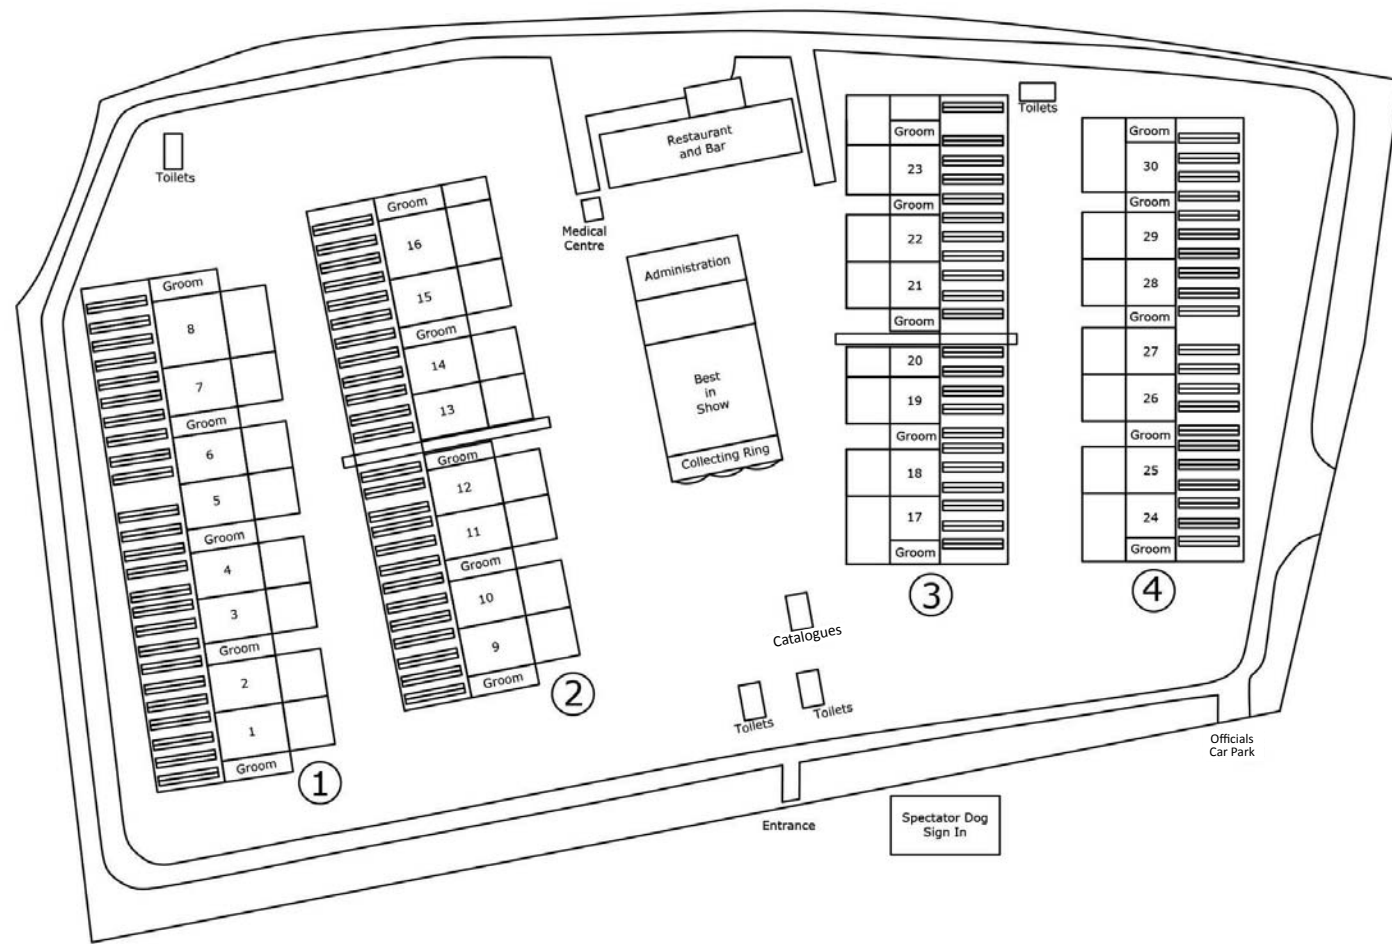

Bath Canine Society Championship Show, Order of Judging Day 2 (Saturday 25 May) 2019

Day 2 - Working & Pastoral